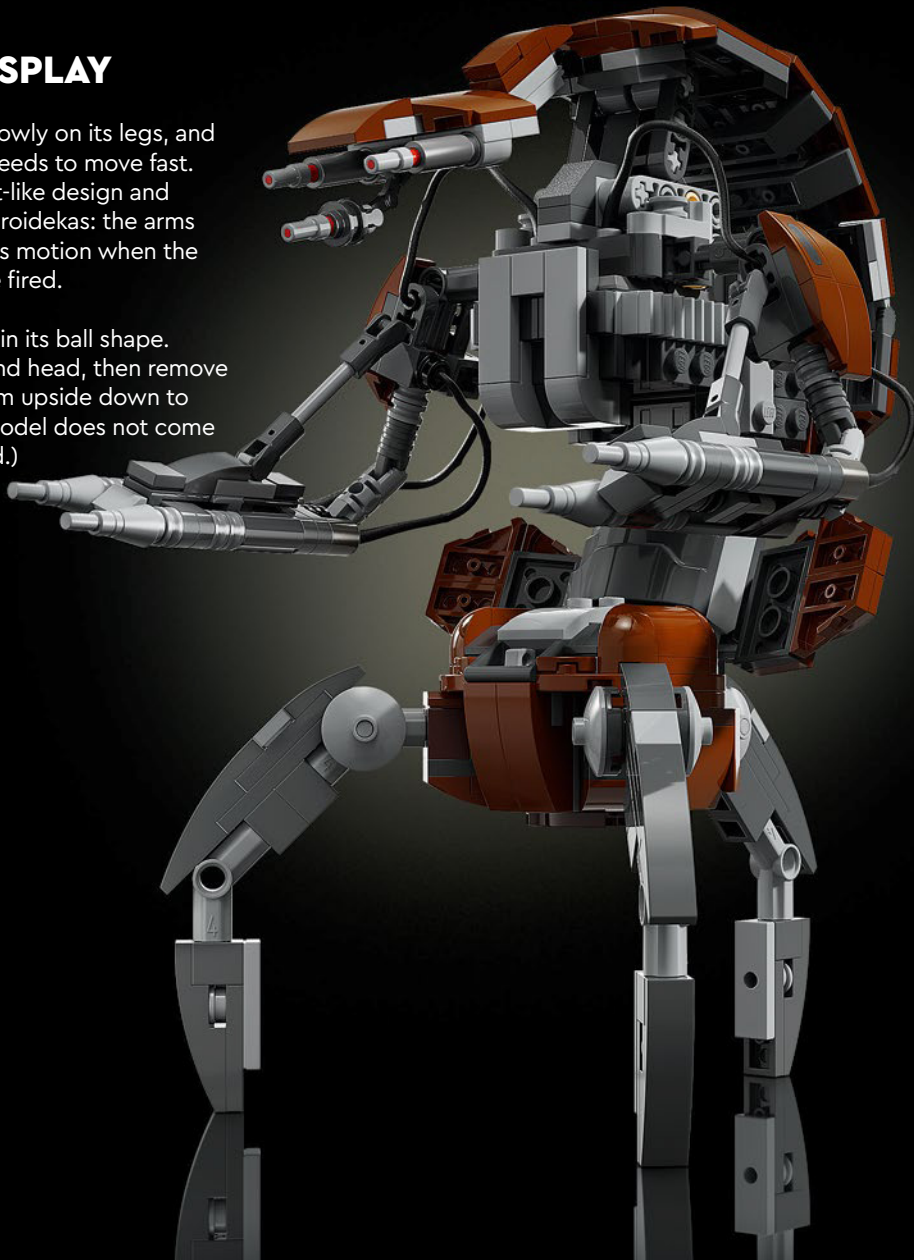

DESIGNED FOR DISPLAY

The droid moves steadily but slowly on its legs, and swiftly rolls into a ball when it needs to move fast. This model replicates the insect-like design and characteristic functions of the droidekas: the arms and shoulders move to mimic its motion when the built-in twin energy blasters are fired.

You can also display the model in its ball shape. Simply fold in the arms, torso and head, then remove the three legs and reattach them upside down to fold them in. (Disclaimer: The model does not come with a compact deflector shield.)