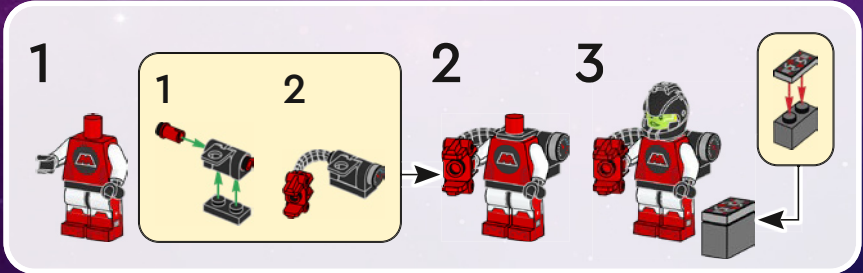

71046

SERIES
26
12
TO COLLECT

6486094

WARNING: CHOKING HAZARD.
Toy contains small parts and a small ball. Not for children under 3 years.

YOU COULD WIN

Scan this QR code or go to LEGO.COM/PRODUCTFEEDBACK and give us your short feedback about this LEGO® set for a chance to win a cool LEGO prize.

⚠ ADVERTENCIA: PELIGRO DE ASFIXIA.
Juguete que contiene partes pequeñas y una pelota pequeña. No recomendado para niños menores de 3 años.

SÉRIE
26

✓ 12
PARA
COLECCIONAR