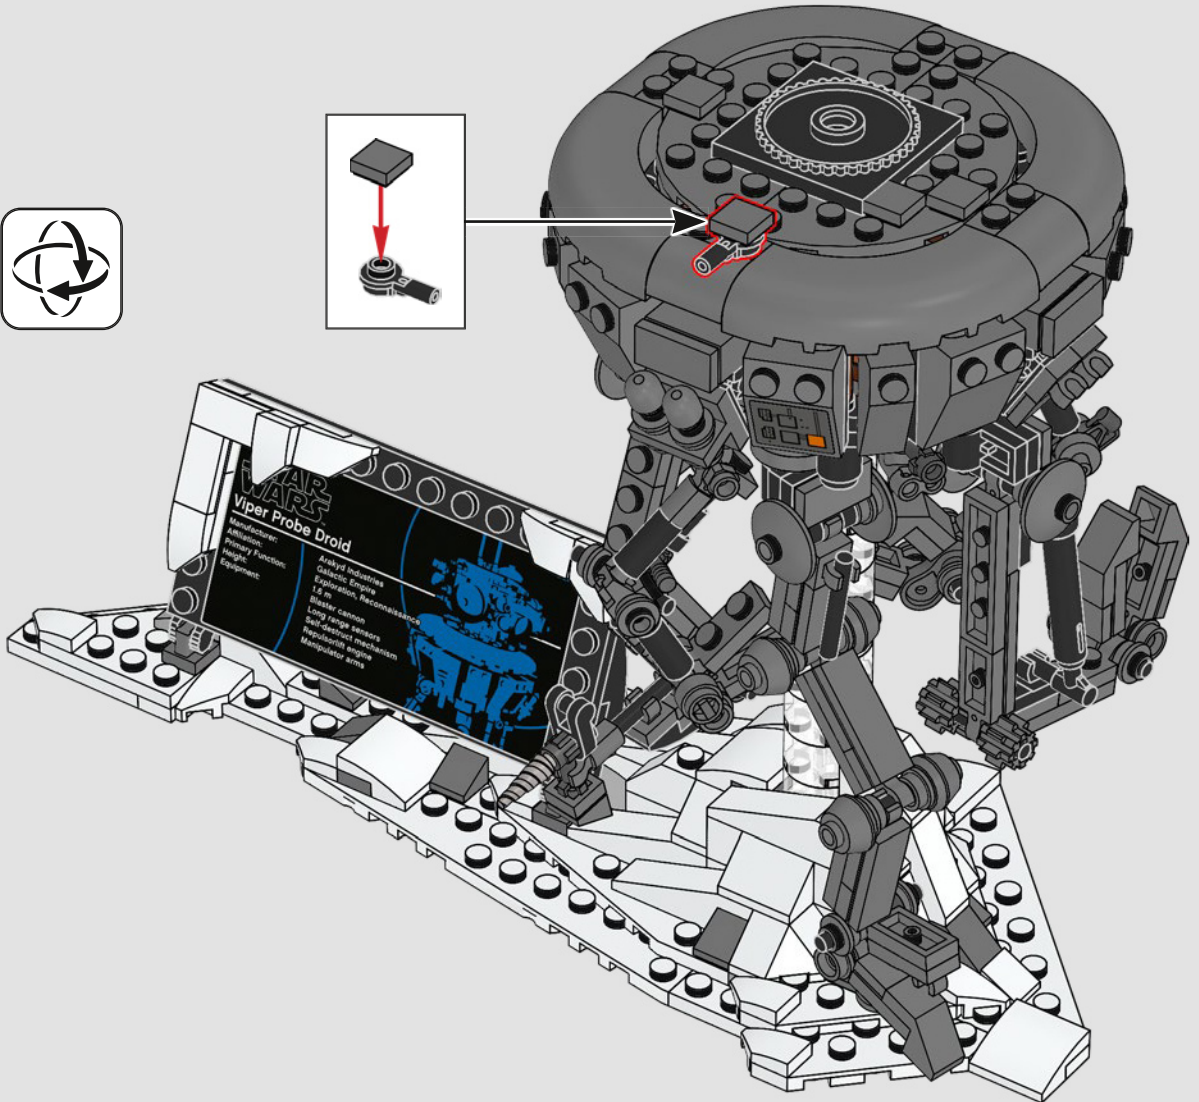

142

143

144

145

STAR WARS
Viper Probe Droid

Manufacturer:	Arakyd Industries
Armament:	Galactic Empire
Primary Function:	1.8 m
Height:	Blaster Cannon
Equipment:	Long range sensors
	Self-destruct mechanism
	Reprogrammable engine
	Manipulator arms