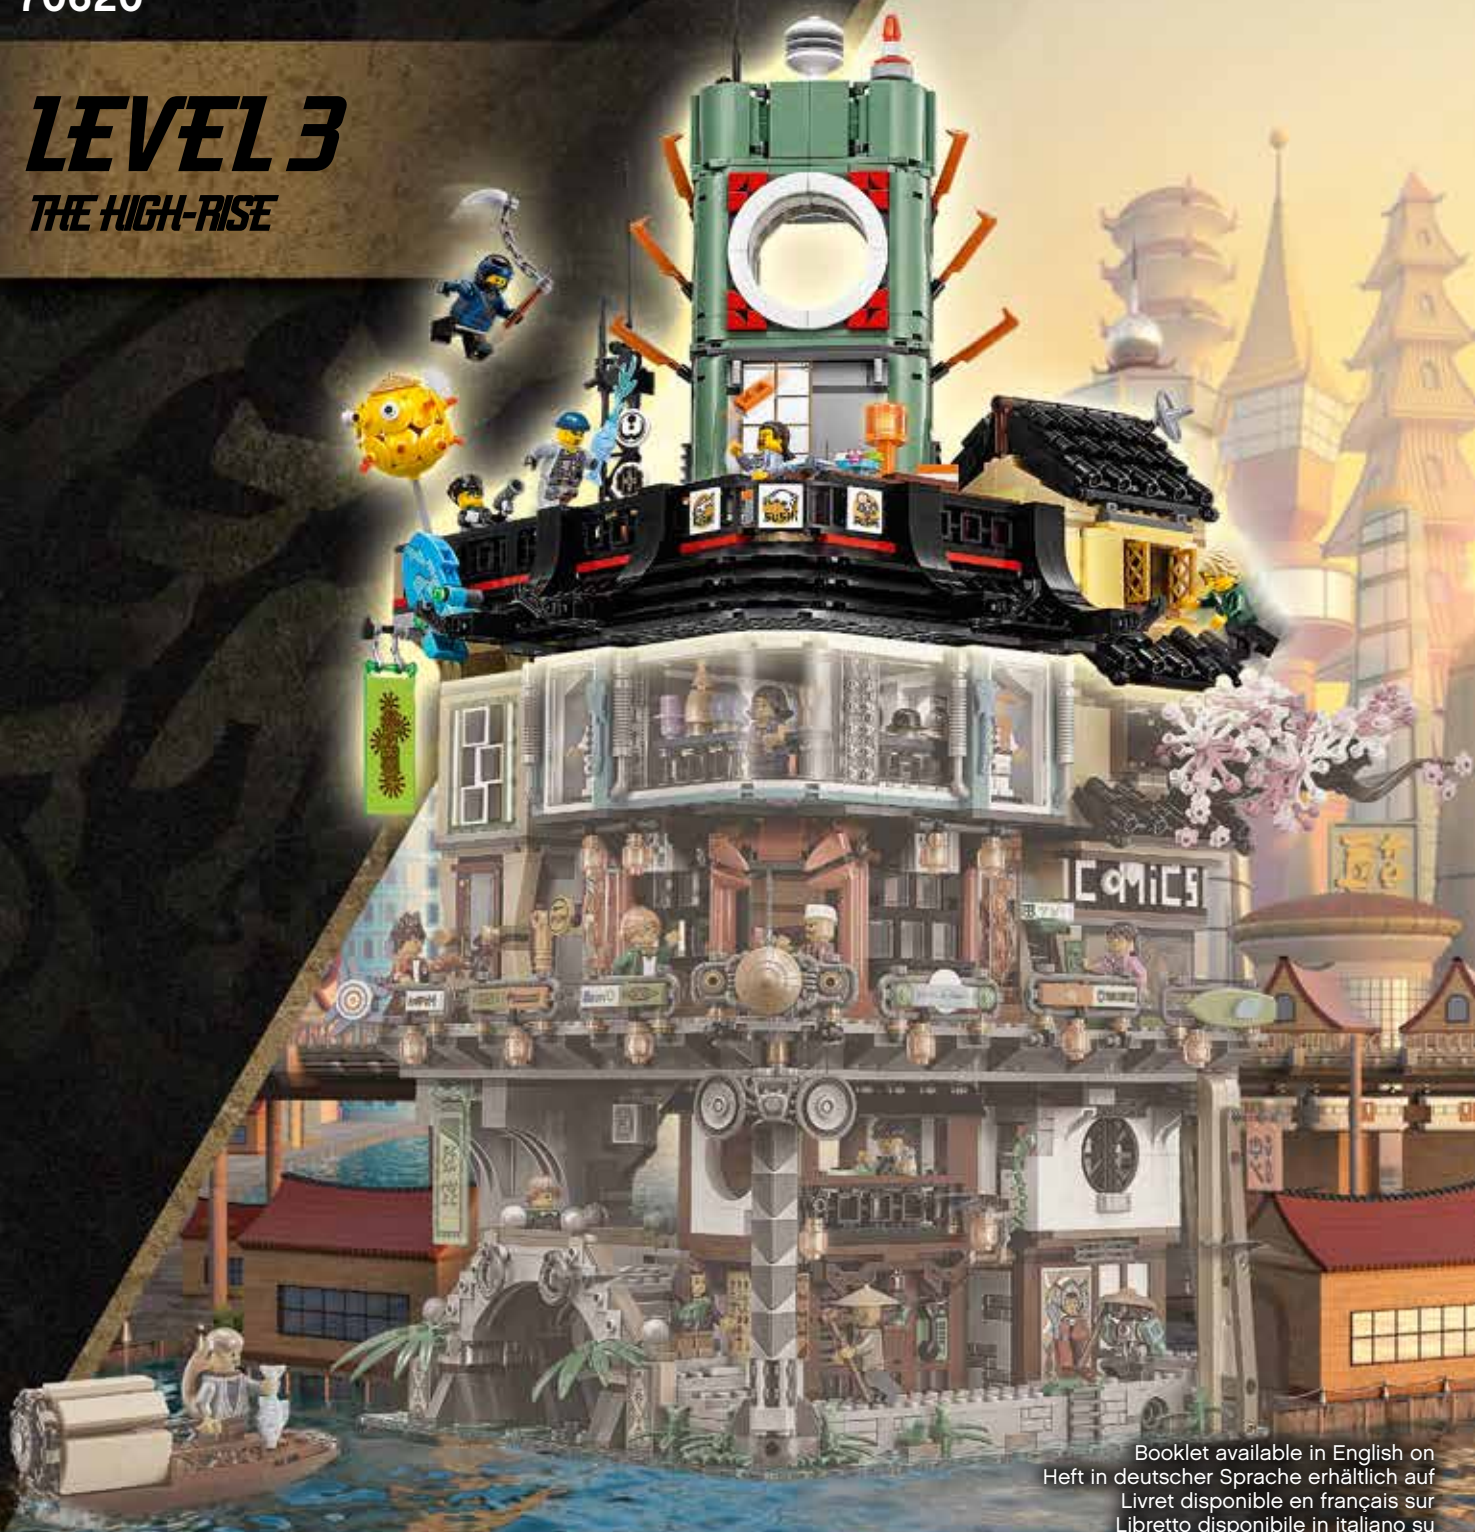

THE NINJAGO MOVIE

70620

LEVEL 3 THE HIGH-RISE

LEGO.com/NINJAGOMOVIE

Booklet available in English on
Heft in deutscher Sprache erhältlich auf
Livret disponible en français sur
Libretto disponibile in italiano su
Folleto disponible en español en
Folheto disponível em português em
A füzet magyarul ezen a honlapon olvasható
如需中文版手册, 请访问 LEGO.com/NINJAGO

LEVEL 3 – THE HIGH-RISE

The upper level of NINJAGO® City is home to some of the more exclusive restaurants and living spaces. It is perhaps best known for the city's finest sushi restaurant, offering rooftop dining for those who can afford the prices.