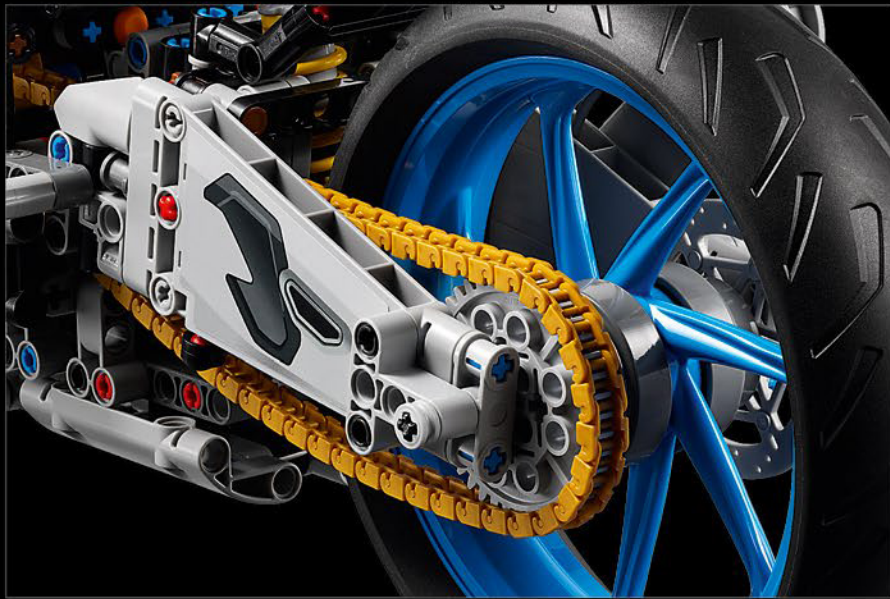

YAMAHA MT-10 SP

Since 1955 when Yamaha introduced its first motorcycle model and immediately began winning races with it, the brand has built its reputation on cutting-edge innovation and unmatched performance in the realm of motorcycle competition. Once again, their radical Hyper Naked models break new ground. None more so than the ultra-high-performance Yamaha MT-10 SP, which stands at the pinnacle of the Hyper Naked model range. A vibrant design shaped to break the boundaries of convention the MT-10 SP takes you on a ride that's out of this world.

Informācija par saderību un bieži uzdotie
jautājumi
Kontrolli sobivust ja KKK-d
Patīrkinkite suderinamumą ir skaitykite
dažniausiai užduodamus klausimus

YAMAHA MT-10 SP

The MT-10 SP reflects a thrill-seeking and creative spirit inspired by Japan's provocative underground motorcycle subculture. The bold design elements and Liquid Metal/Raven styling details perfectly frame the muscular, superbike-derived 998cc CP4 crossplane engine. Advanced features like an innovative Öhlins® Semi-Active Suspension System, full electronic suite and Quick Shift System result in a modern street bike that delivers huge torque, superior agility and sportbike-inspired performance.

THE FLAGSHIP YAMAHA MT-10 SP

The LEGO® Technic Yamaha MT-10 SP closely captures the real-life model's striking colours, features and functions. Now with the LEGO Technic AR app, you can watch your model come to life. From the inline 4-cylinder engine to the aluminium frame and cutting-edge suspension, the model mimics the original. The authentic shifting drum and fork elements were developed to replicate the technologically advanced gearbox that is unique for this model to deliver an exceptional building experience.