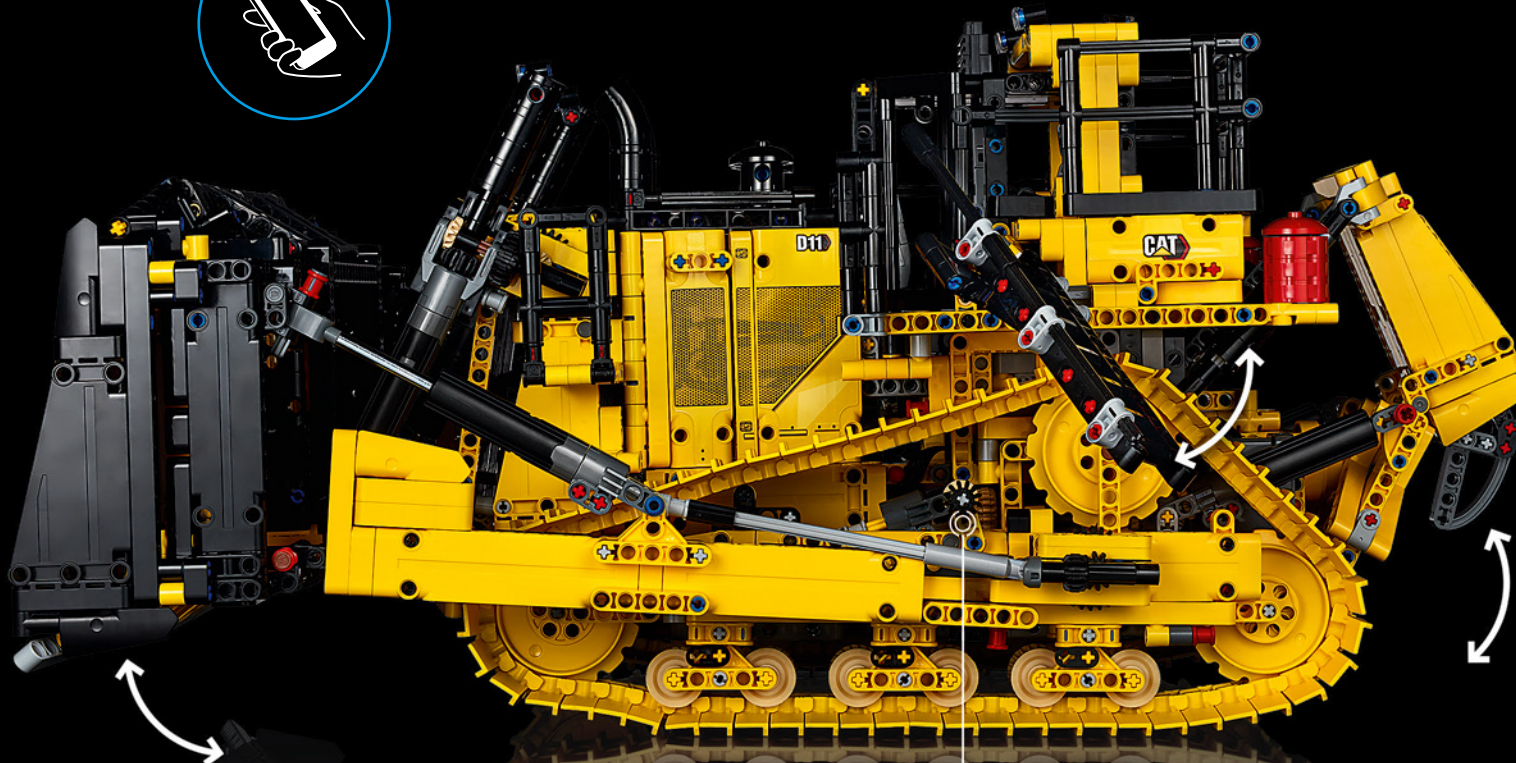

LEGO® TECHNIC™ CONTROL+

Check for compatibility
Kompatibilität prüfen
Vérifier la compatibilité
Controlla la compatibilità
Comprueba tu compatibilidad
Verificar a compatibilidade
Ellenőrizd a kompatibilitást
Pārbaudi saderību
检查兼容性

LEGO.com/devicecheck

MAIN CONTROL

ALTERNATIVE CONTROL

CHALLENGES & ACHIEVEMENTS

LEGO® TECHNIC™
CONTROL+

The app screens shown are subject to change.
Änderungen an den abgebildeten Ansichten der App vorbehalten.
Les écrans de l'application affichés sont susceptibles d'être modifiés.
Le schermate dell'app visualizzate potranno subire delle modifiche.
Las pantallas de la app que se muestran aquí están sujetas a cambios.
As imagens da app mostradas estão sujeitas a alteração.
Az ábrázolt alkalmazás-képernyők változhatnak.
Parādītie lietotņu ekrāni var tikt mainīti.
所显示的应用程序界面可能会发生变动。

MAIN CONTROL
HAUPTSTEUERUNG
COMMANDE PRINCIPALE
CONTROLLO PRINCIPALE
CONTROL PRINCIPAL
COMANDO PRINCIPAL
FŐ VEZÉRLŐPANEL
GALVENĀ VADĪBA
主控制

ALTERNATIVE CONTROL
ALTERNATIVE STEUERUNG
COMMANDE ALTERNATIVE
CONTROLLO ALTERNATIVO
CONTROL ALTERNATIVO
CONTROLLO ALTERNATIVO
ALTERNATÍV VEZÉRLÉS
ALTERNATĪVAS VADĪBAS IESPĒJAS
交替控制

CHALLENGES & ACHIEVEMENTS
HERAUSFORDERUNGEN & ERFOLGE
DÉFIS ET VICTOIRES
SFIDE E SUCCESSI
DESAFÍOS Y LOGROS
DESAFIOS E PROEZAS
KIHÍVÁSOK ÉS EREDMÉNYEK
IZAIČINĀJUMI UN SASNIEGUMI
挑战 & 成绩