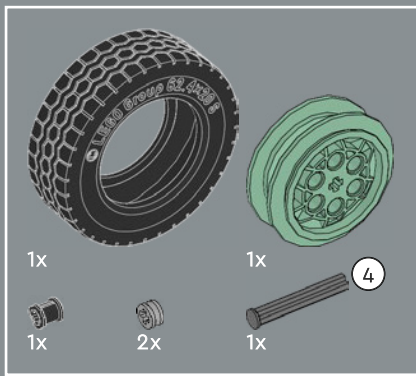

458

The Land Rover Defender name was added in 1990 to distinguish the classic model from the newly released Discovery range.