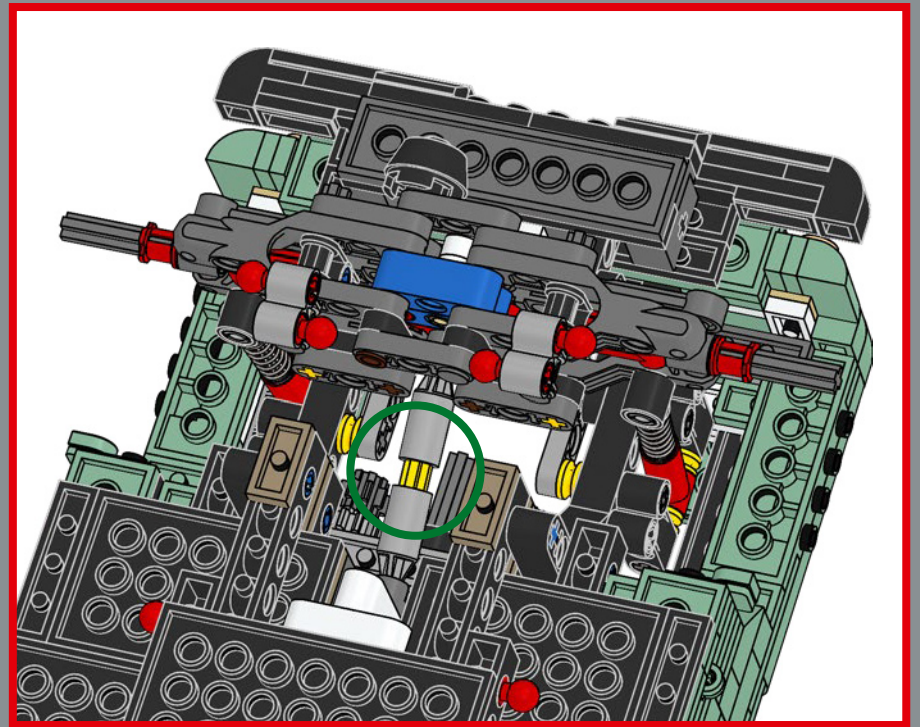

410

411

412

413

414

415

The "classic Defender 90" model name represents the wheelbase of 228 centimetres (90 inches).

416