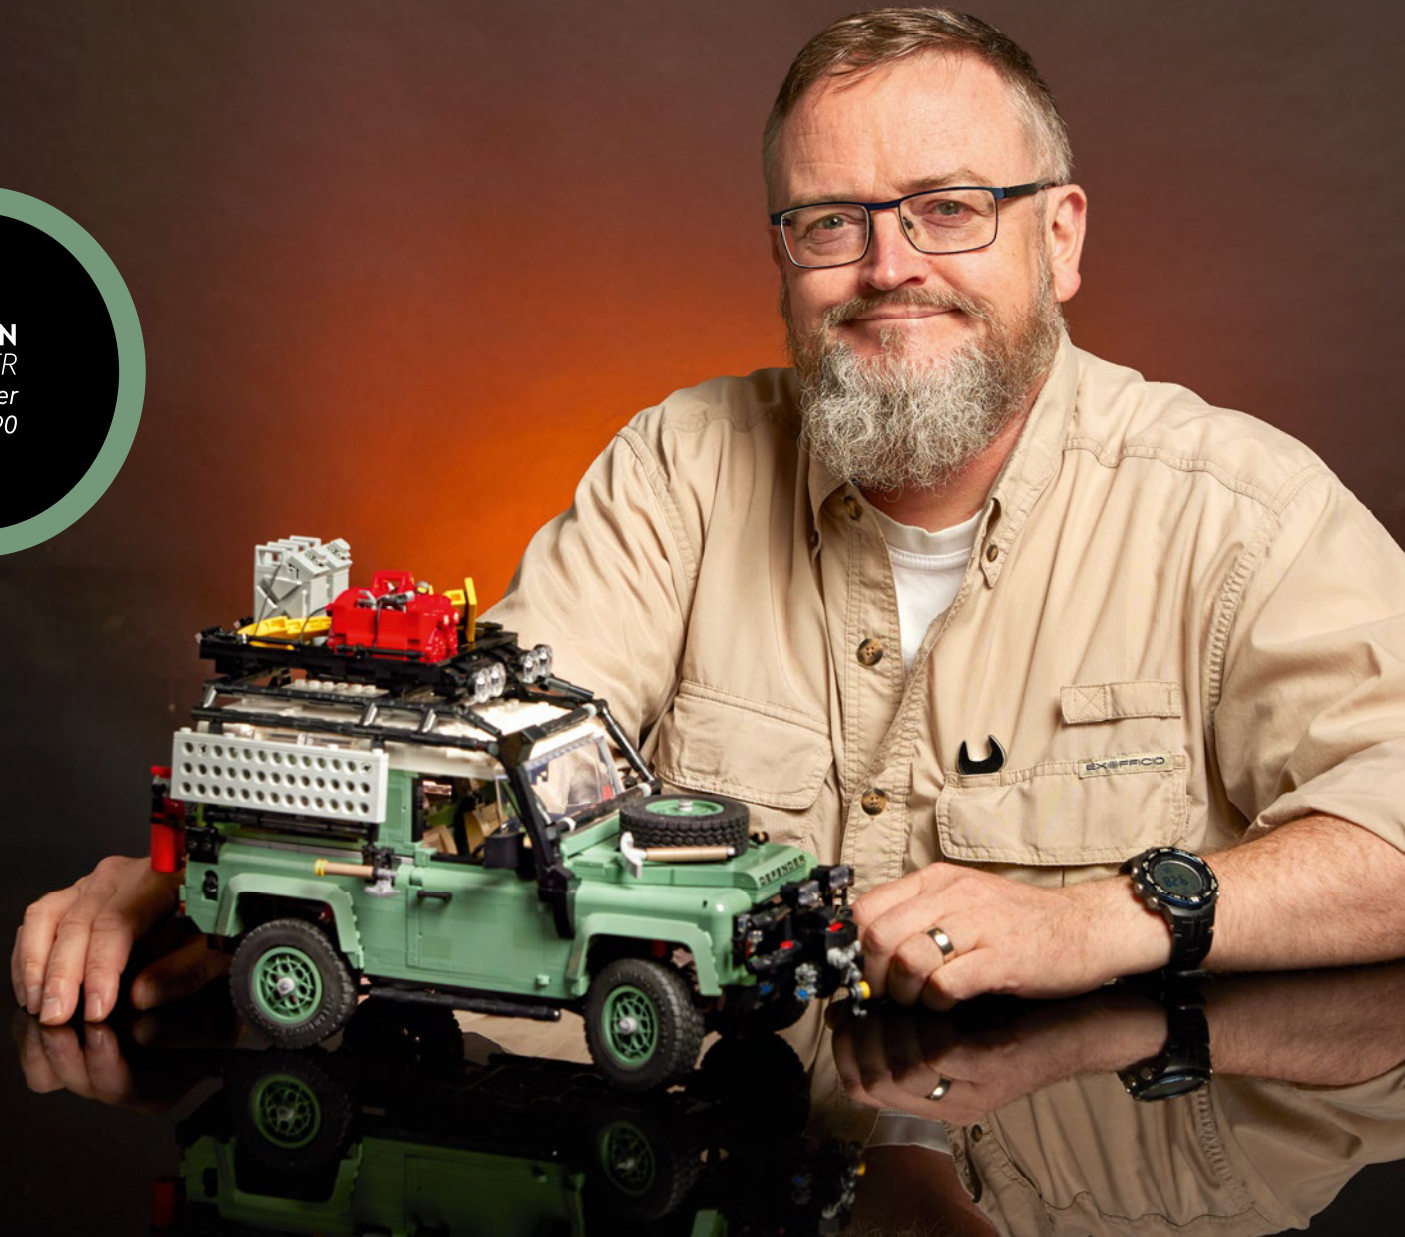

KURT KRISTIANSEN
LEGO® DESIGN MASTER
*Designer of the 10317 LEGO Land Rover
classic Defender 90*