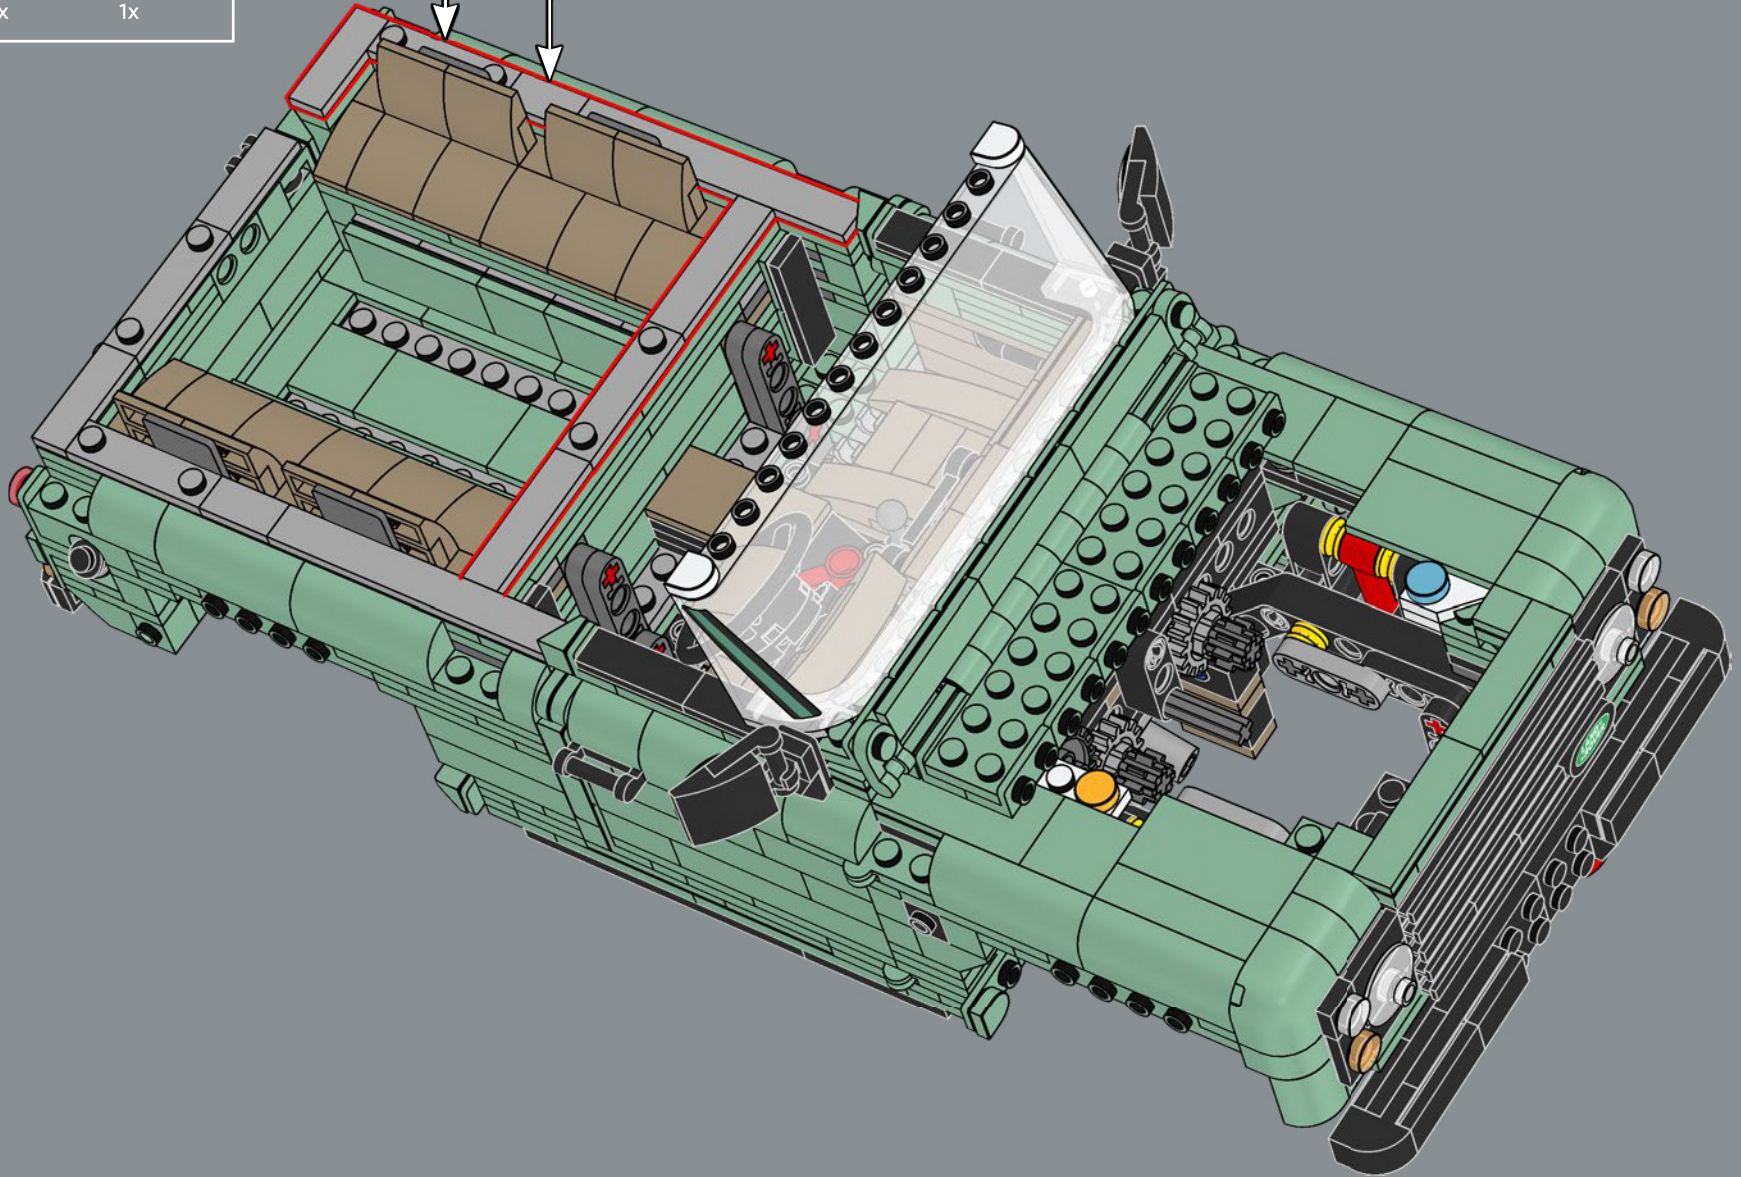

304

305

306

The official LEGO® colour code of the seats is 138, but LEGO designers call it "wet sand".

307

308

309

310