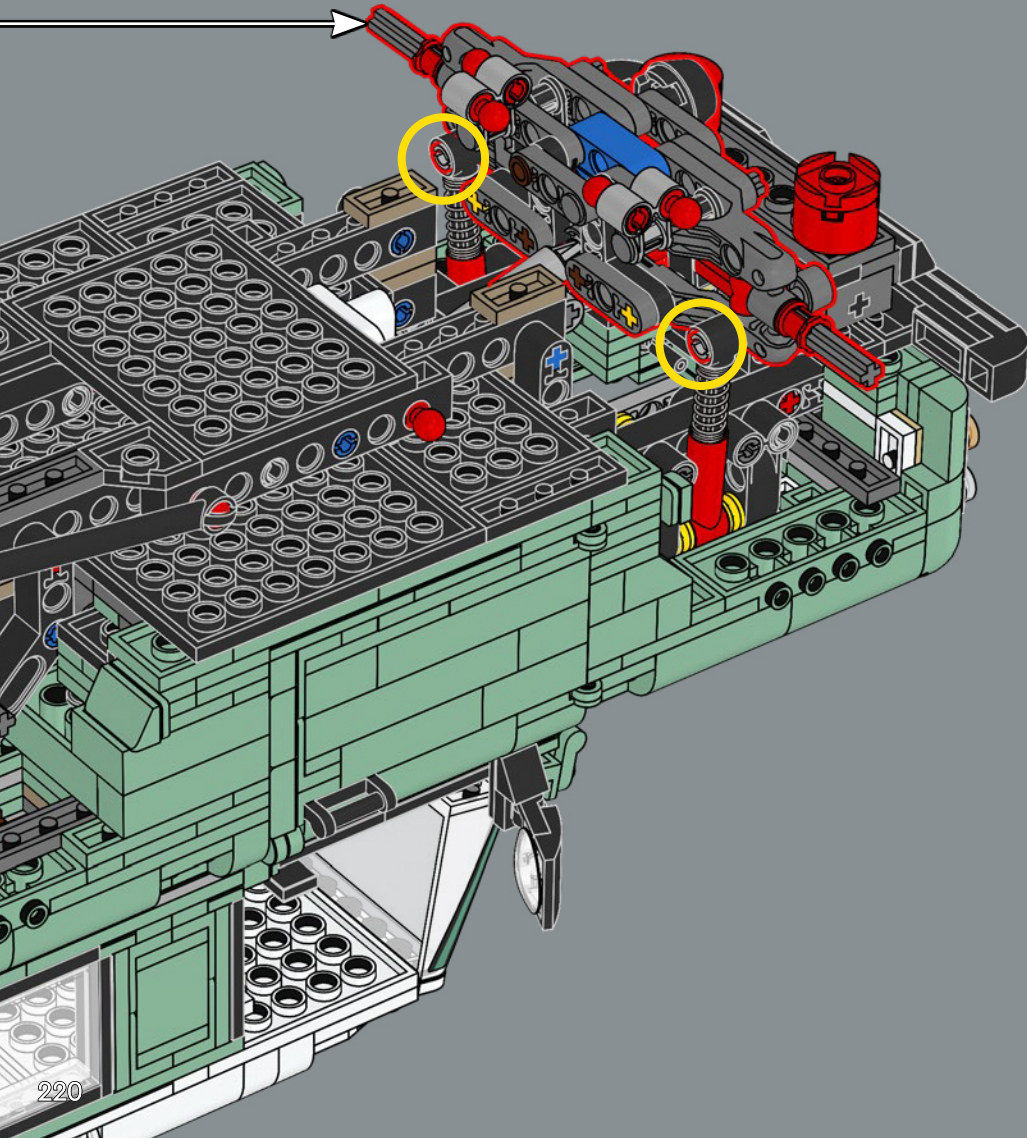

410

411

412

413

414

415

The "classic Defender 90" model name represents the wheelbase of 228 centimetres (90 inches).

416