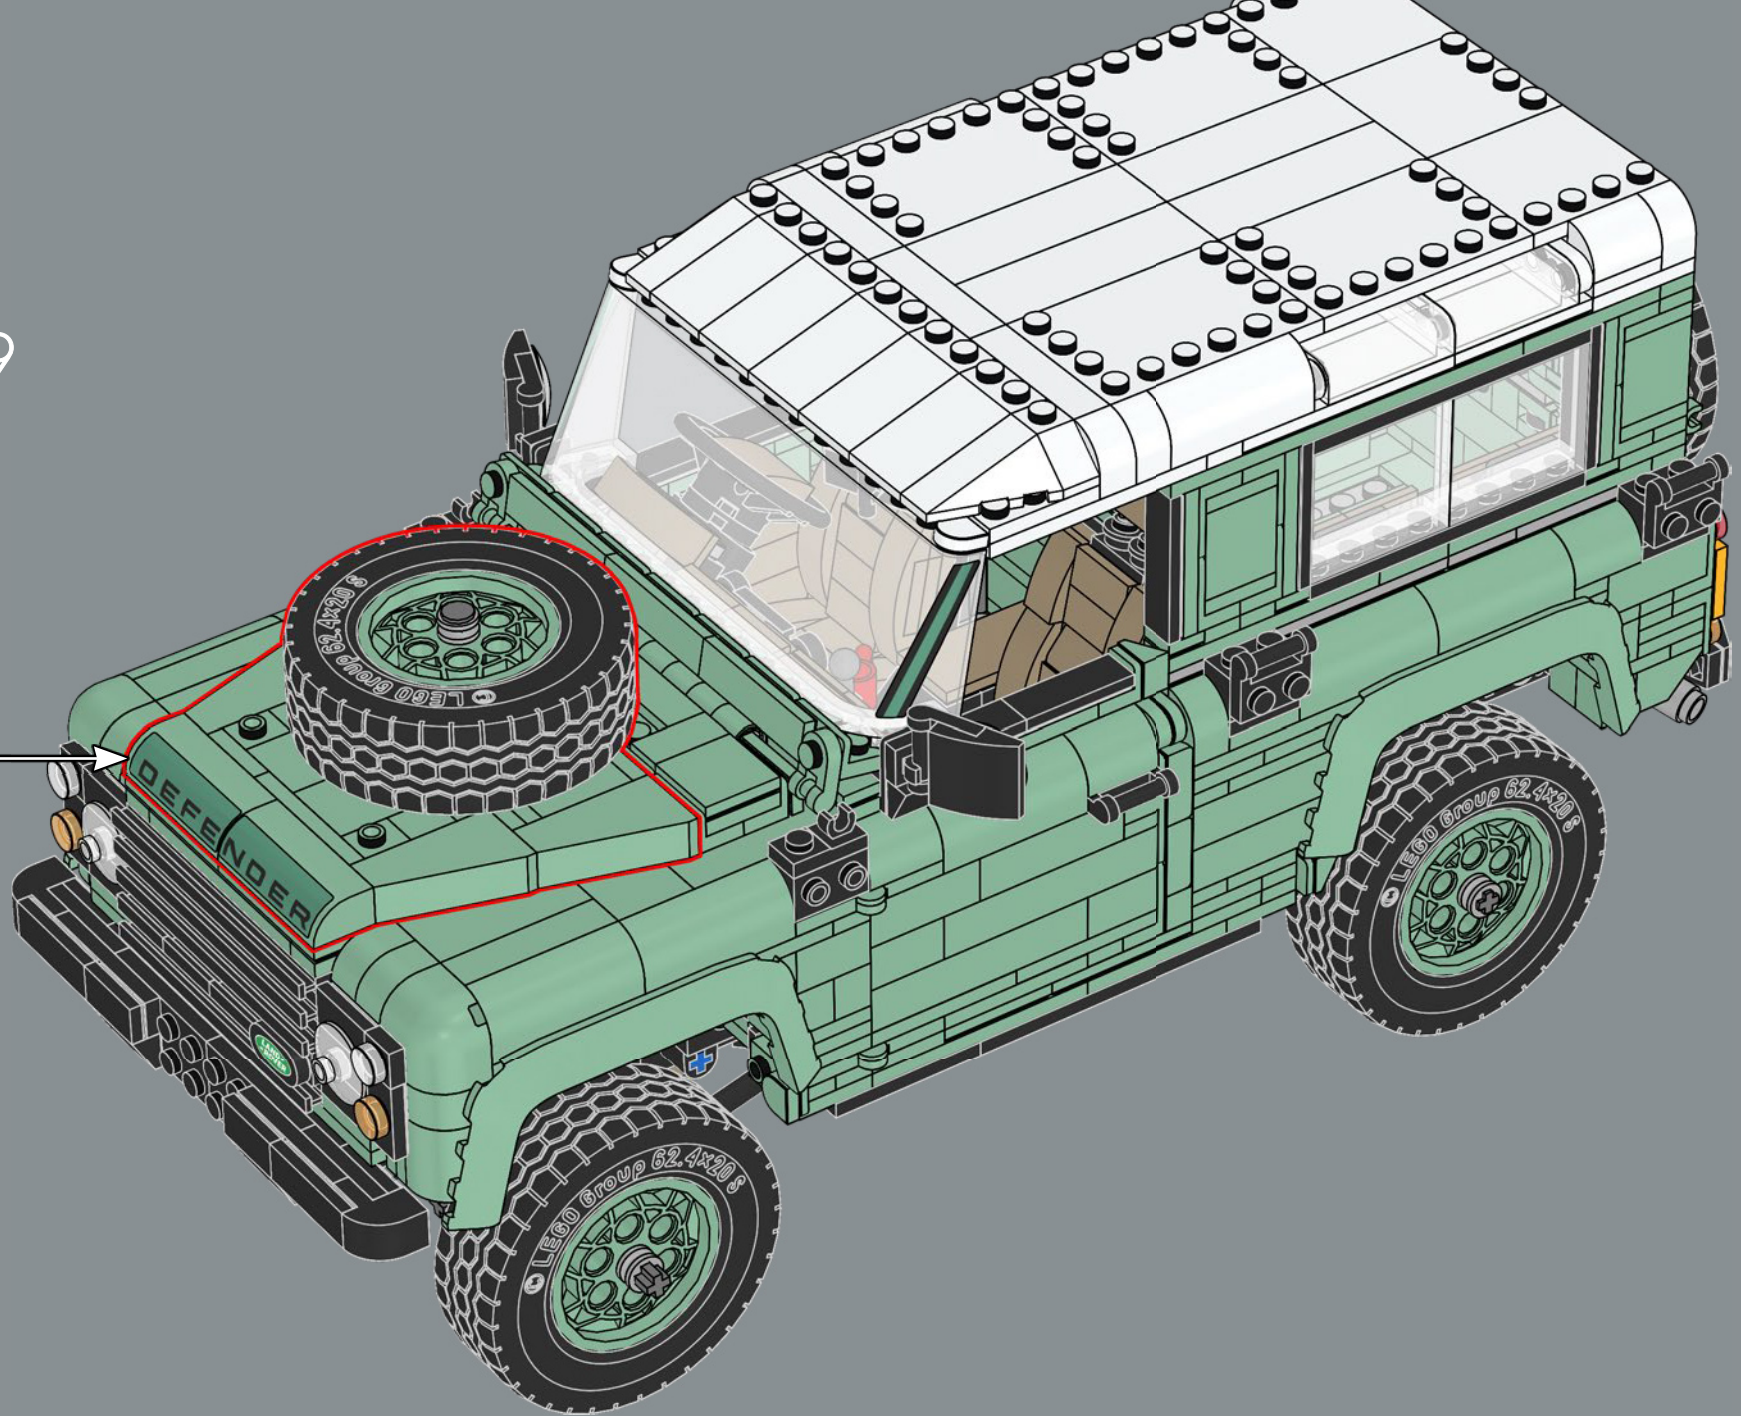

The Land Rover Defender name was added in 1990 to distinguish the classic model from the newly released Discovery range.

459

460

461

462

463

464

465