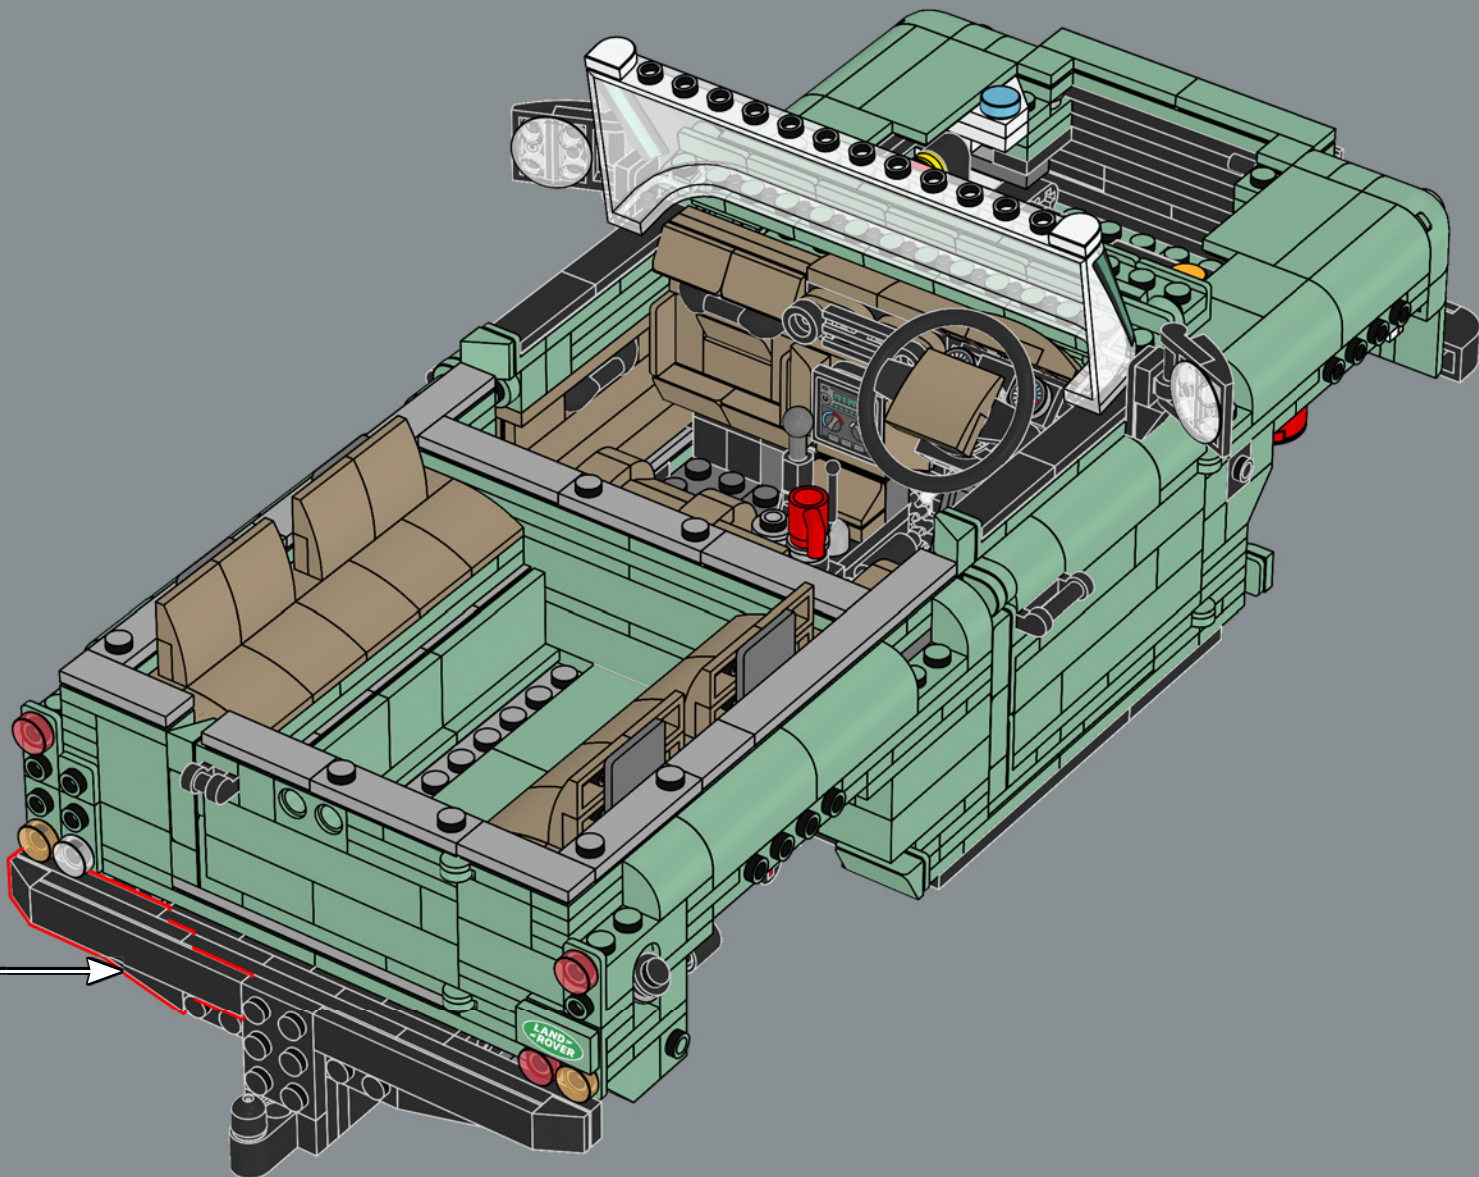

304

305

306

The official LEGO® colour code of the seats is 138, but LEGO designers call it "wet sand".

307

308

309

310