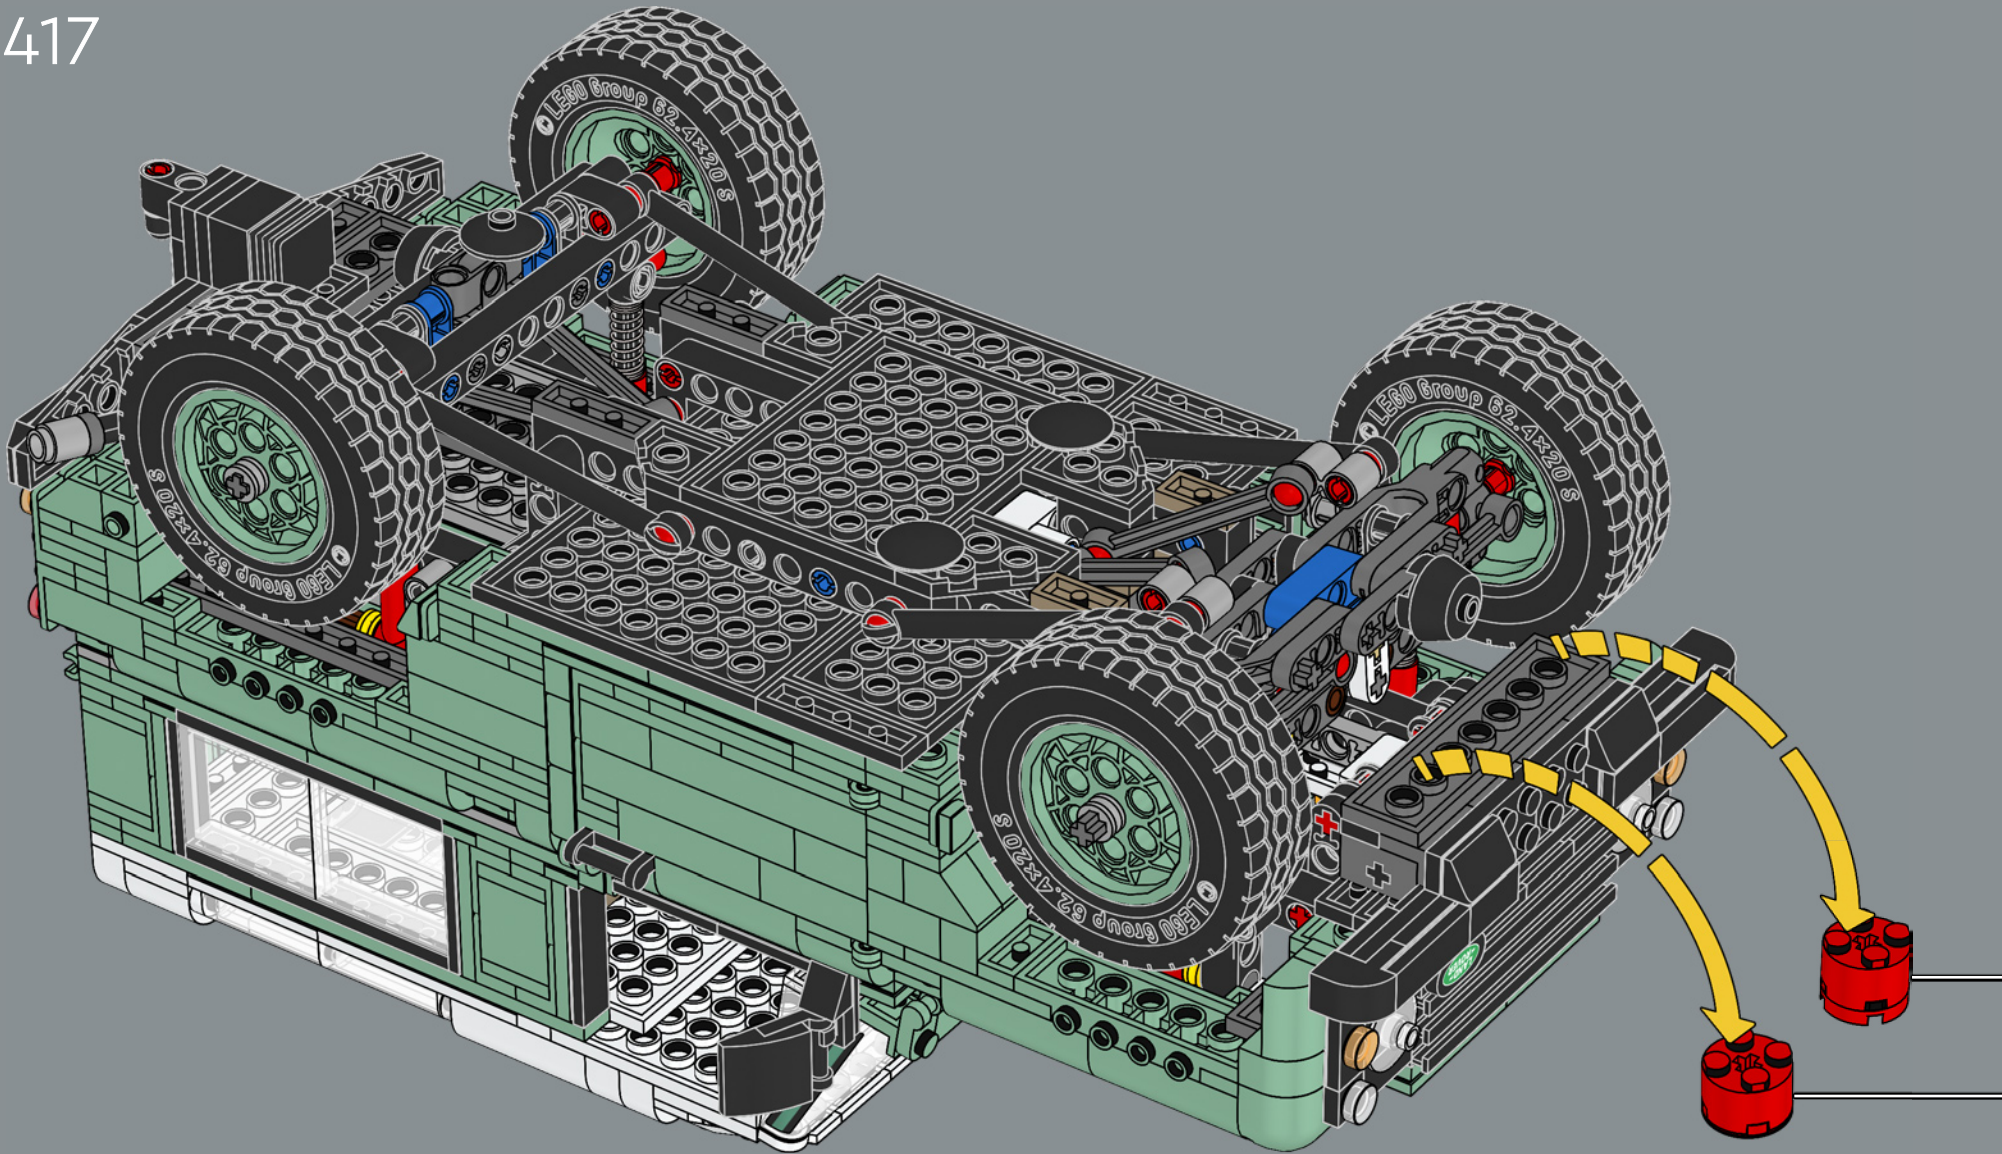

410

411

412

413

414

415

The "classic Defender 90" model name represents the wheelbase of 228 centimetres (90 inches).

416