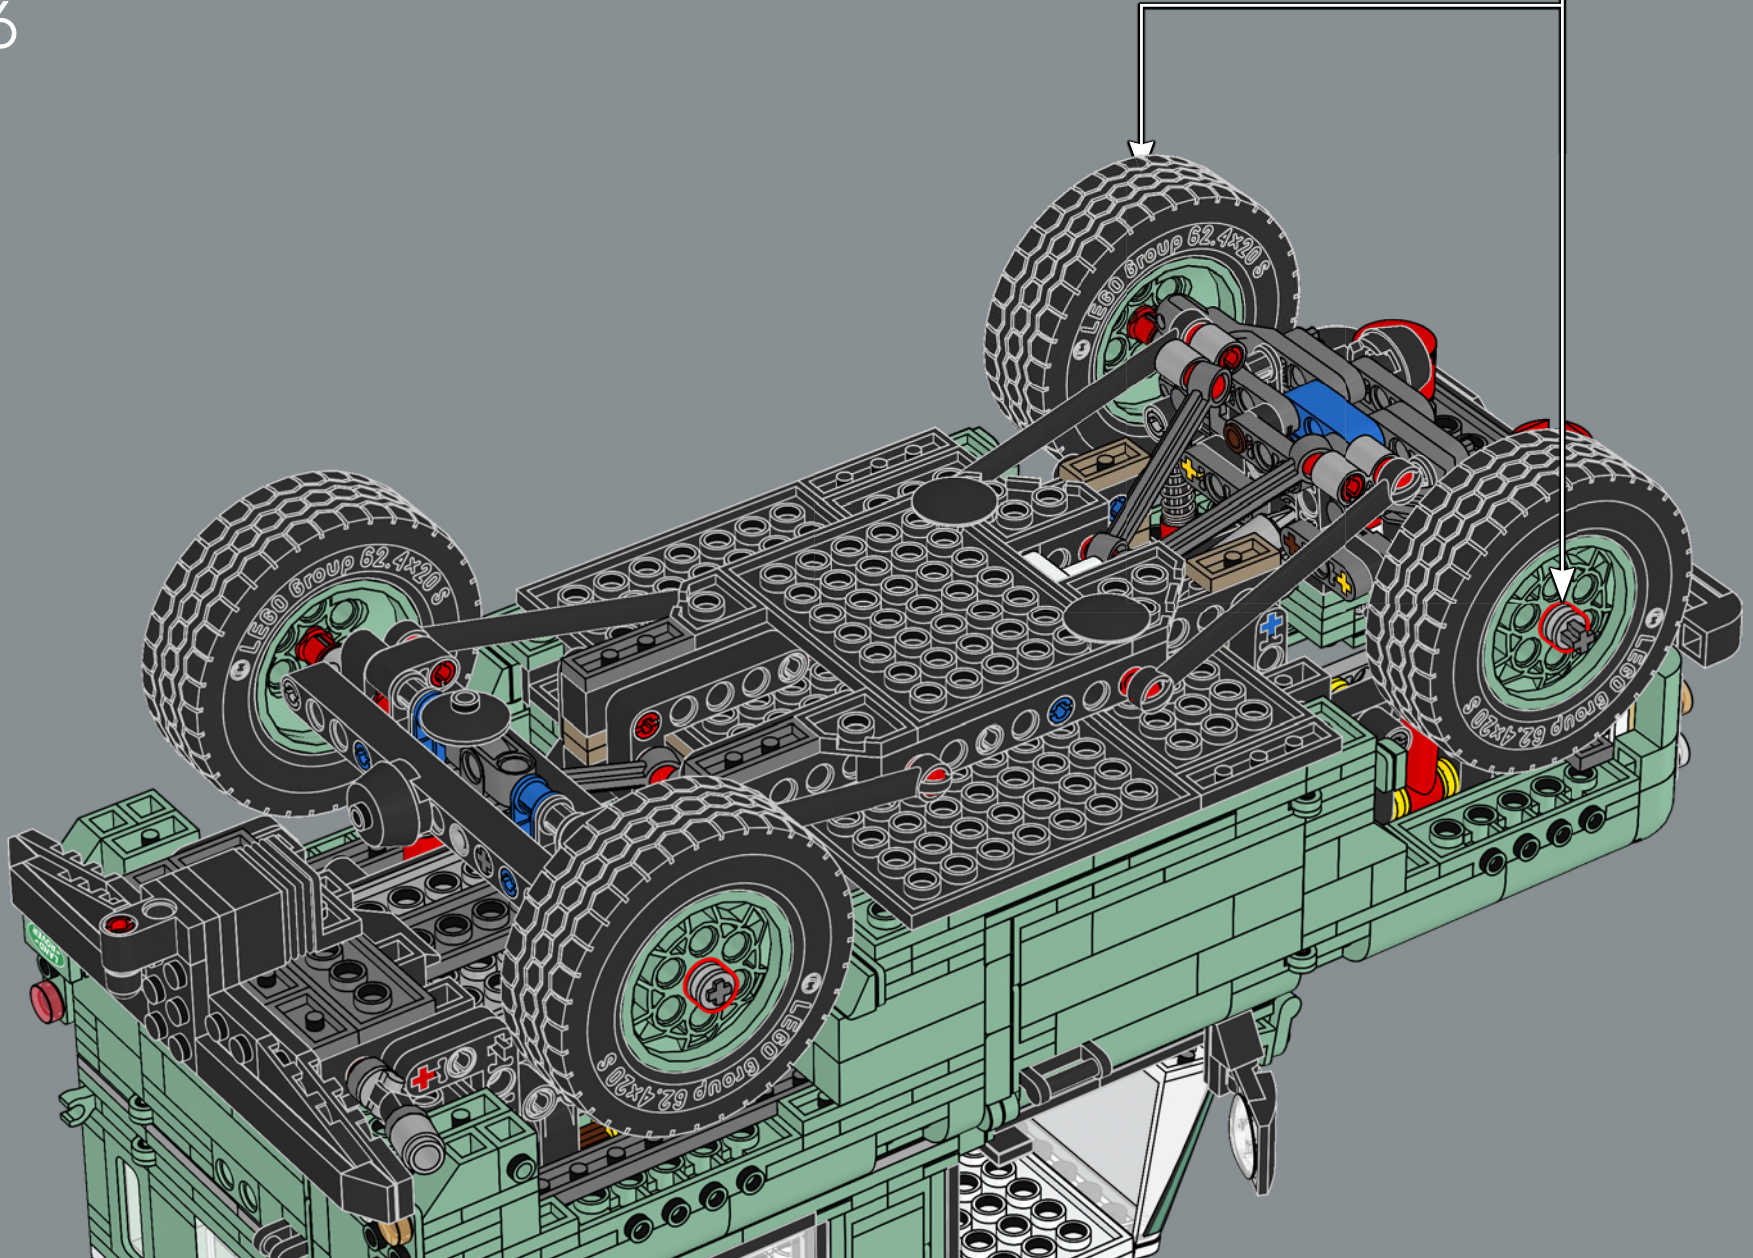

410

411

412

413

414

415

The "classic Defender 90" model name represents the wheelbase of 228 centimetres (90 inches).

416