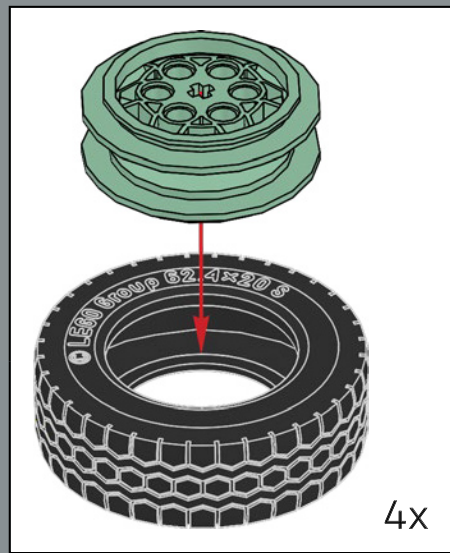

410

411

412

413

414

415

The "classic Defender 90" model name represents the wheelbase of 228 centimetres (90 inches).

416