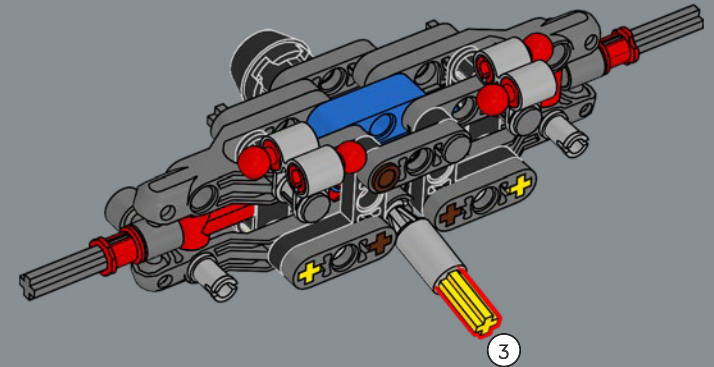

410

411

412

413

414

415

The "classic Defender 90" model name represents the wheelbase of 228 centimetres (90 inches).

416