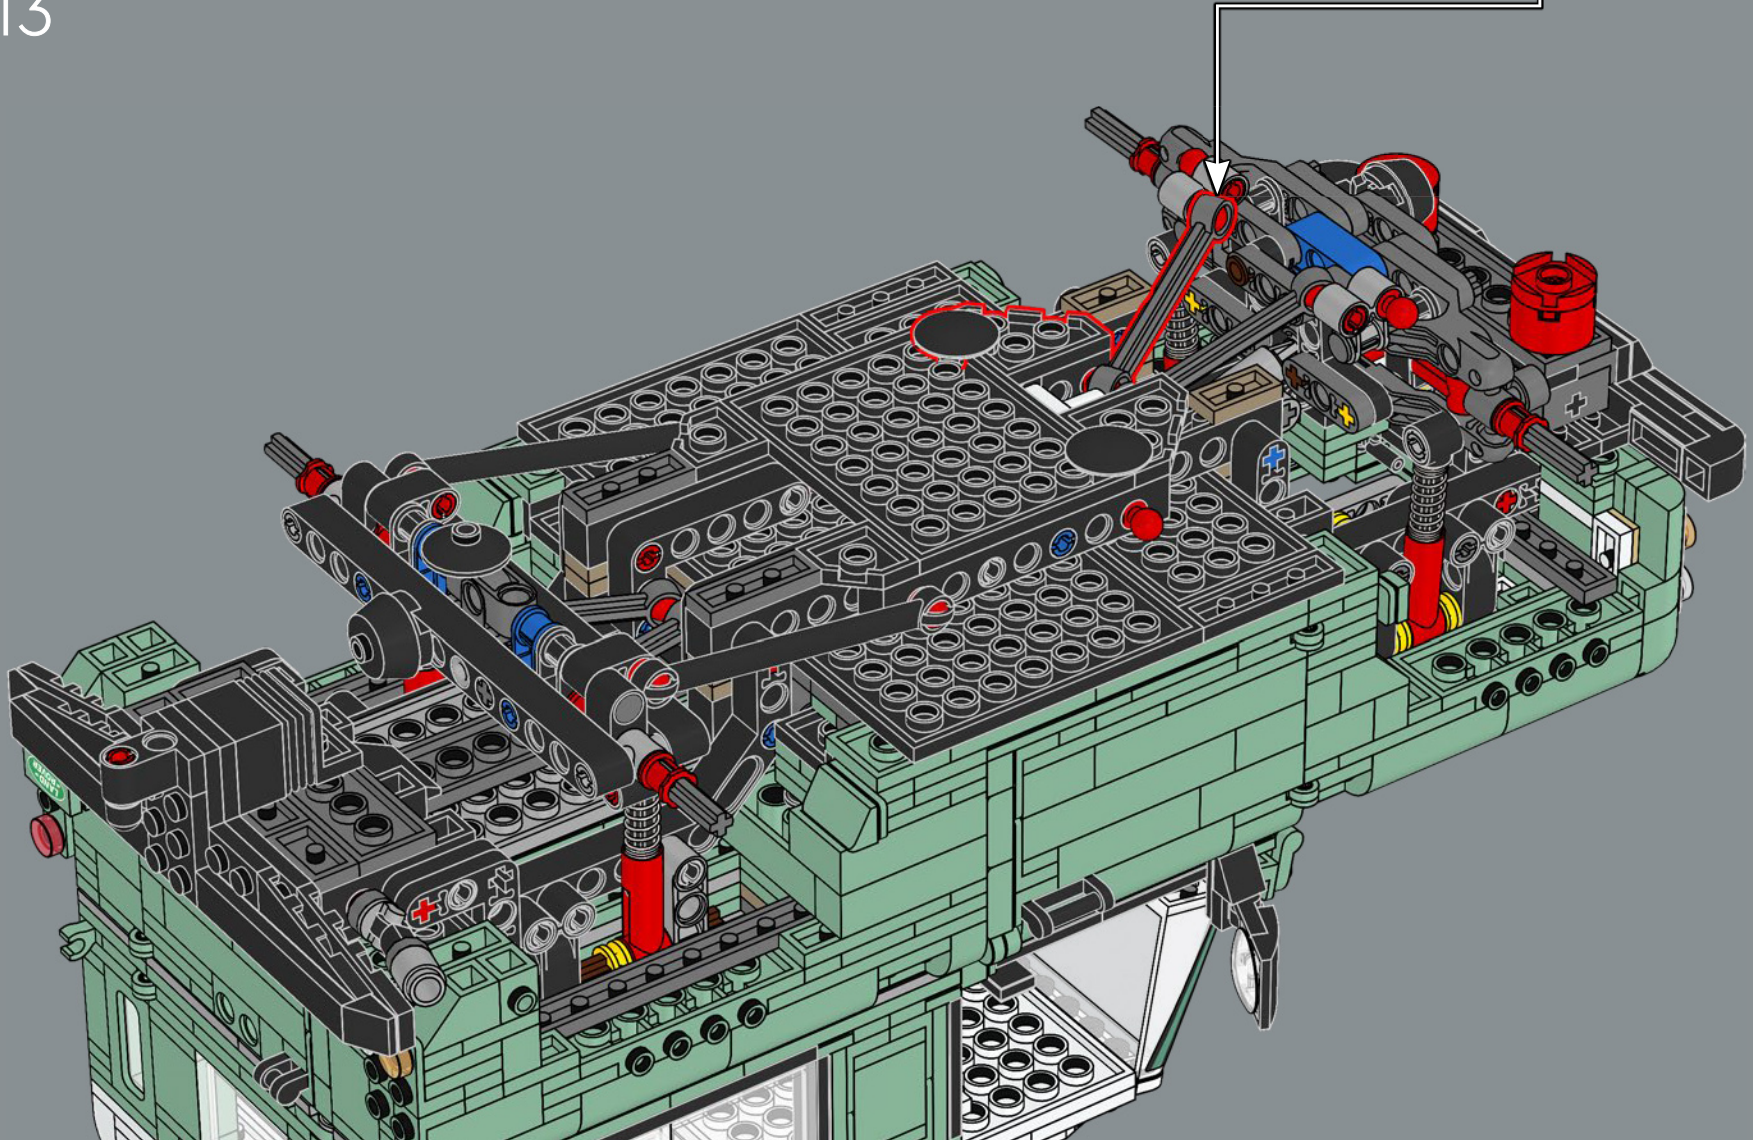

410

411

412

413

414

415

The "classic Defender 90" model name represents the wheelbase of 228 centimetres (90 inches).

416