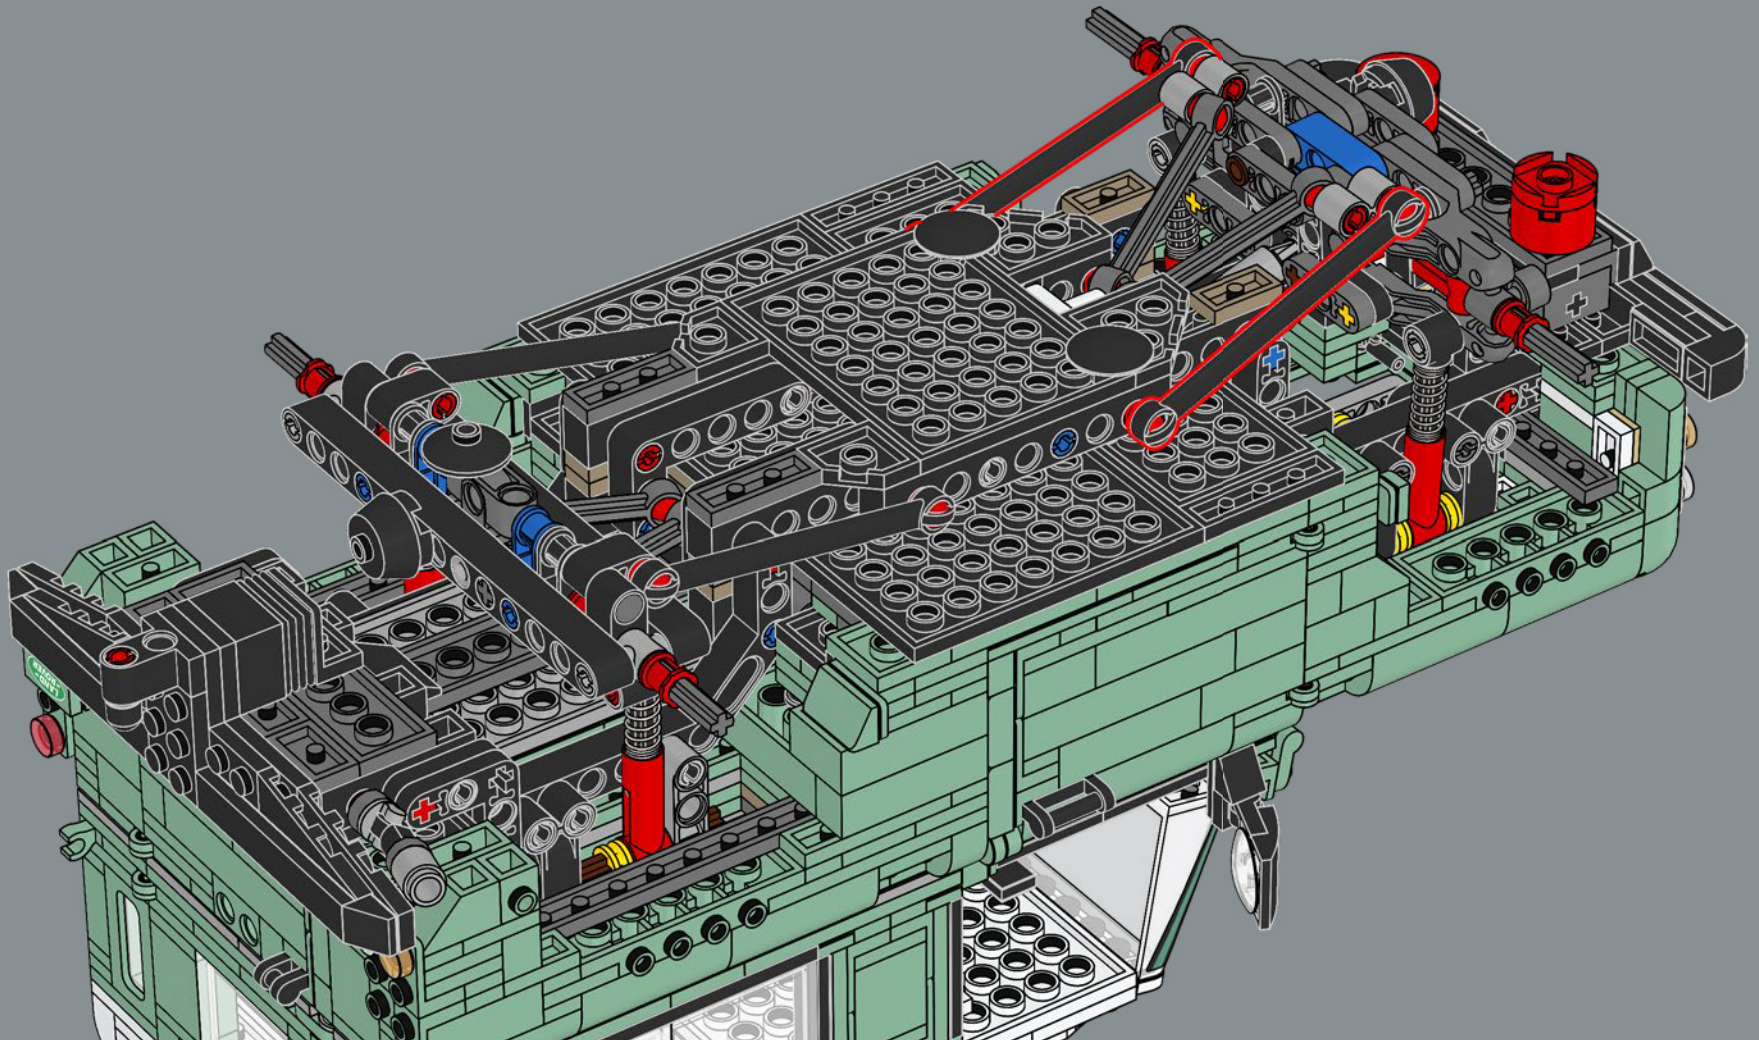

410

411

412

413

414

415

The "classic Defender 90" model name represents the wheelbase of 228 centimetres (90 inches).

416