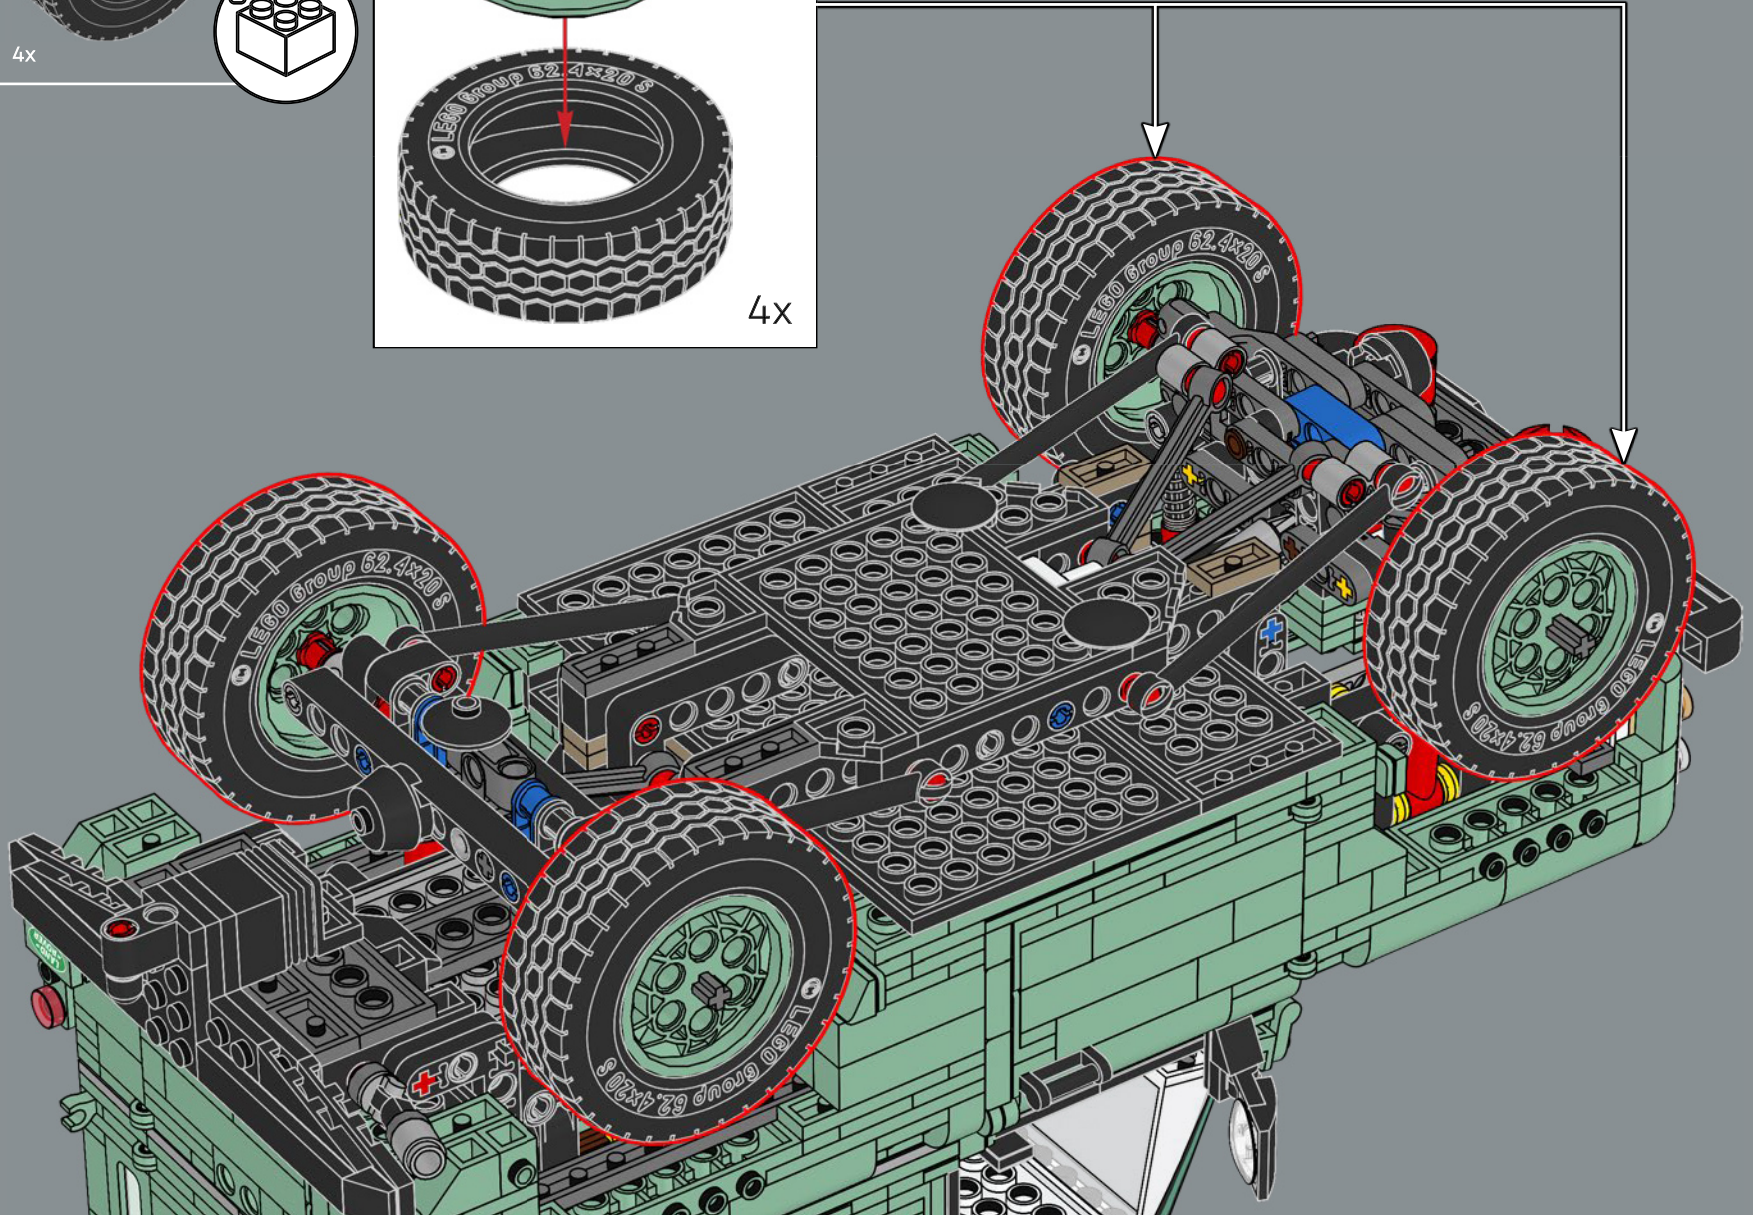

410

411

412

413

414

415

The "classic Defender 90" model name represents the wheelbase of 228 centimetres (90 inches).

416