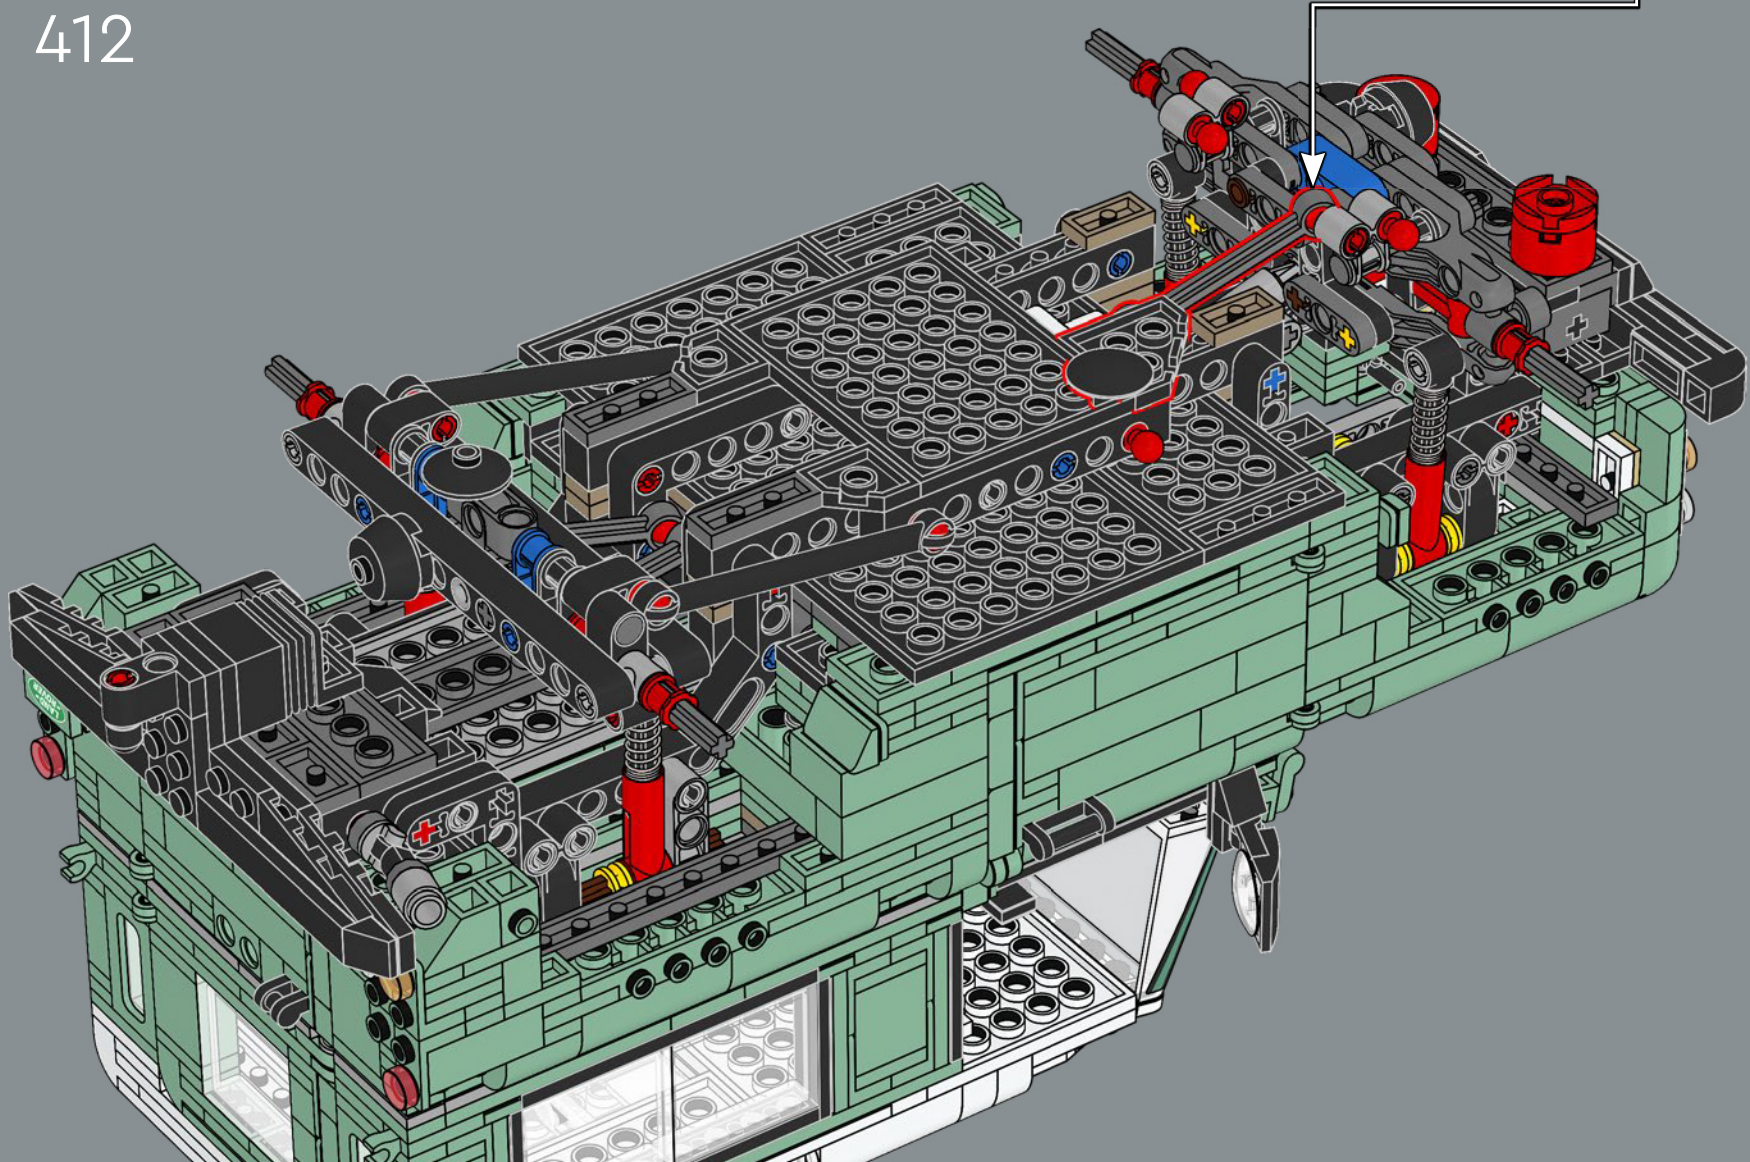

410

411

412

413

414

415

The "classic Defender 90" model name represents the wheelbase of 228 centimetres (90 inches).

416