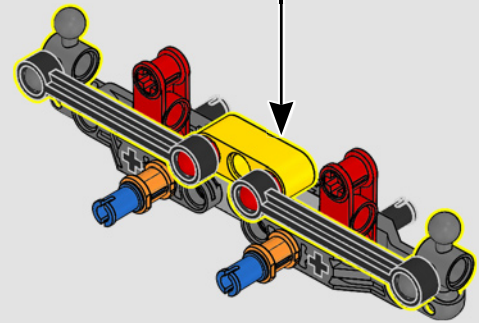

2x

1x

2x

2x

45