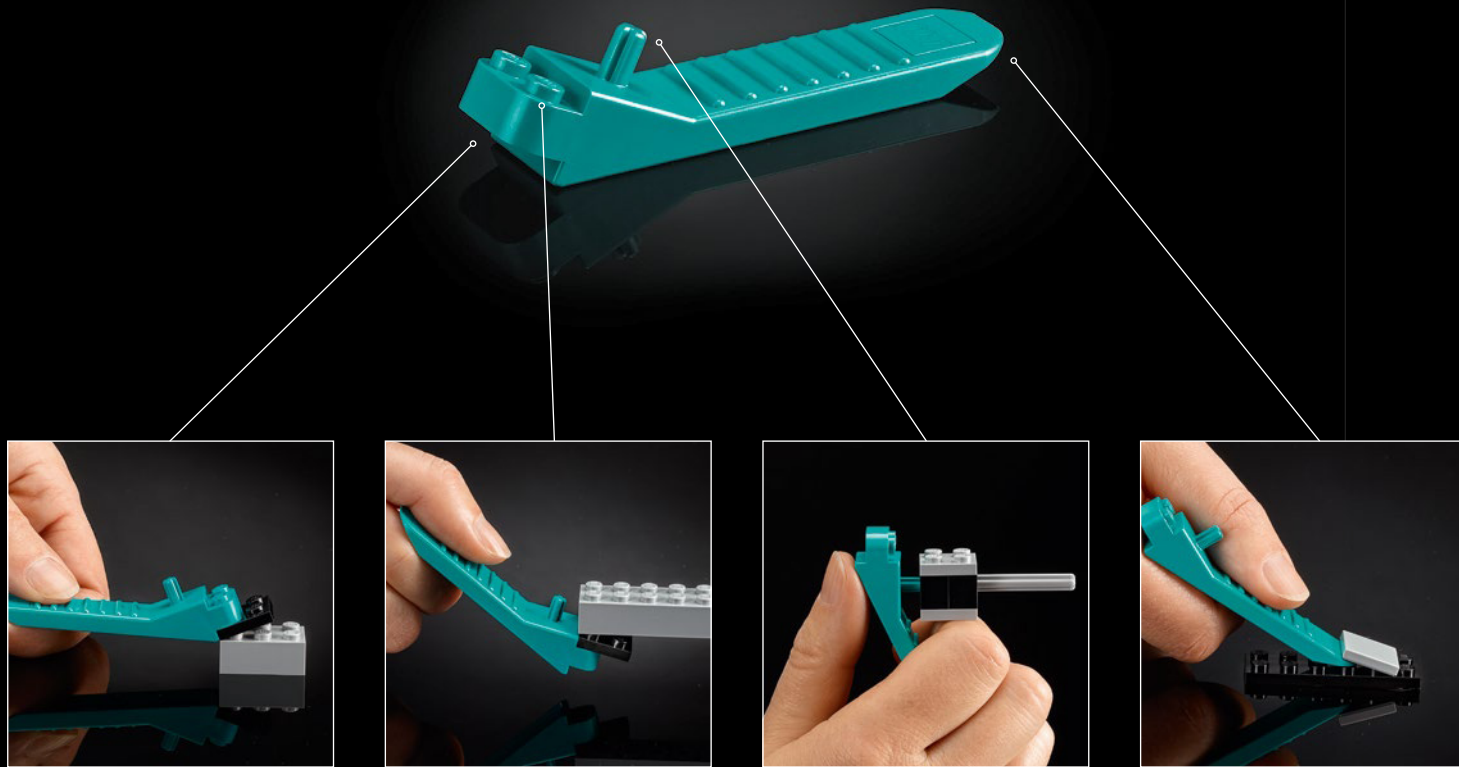

[LEGO.com/brickseparator](https://www.lego.com/brickseparator)