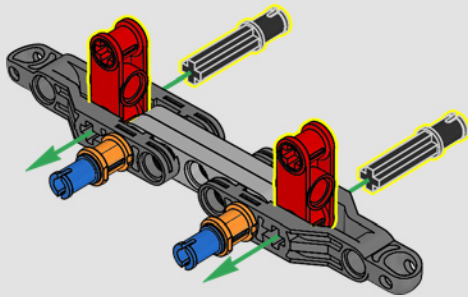

2x

43

2x

2x

44

2x

1x

2x

2x

45