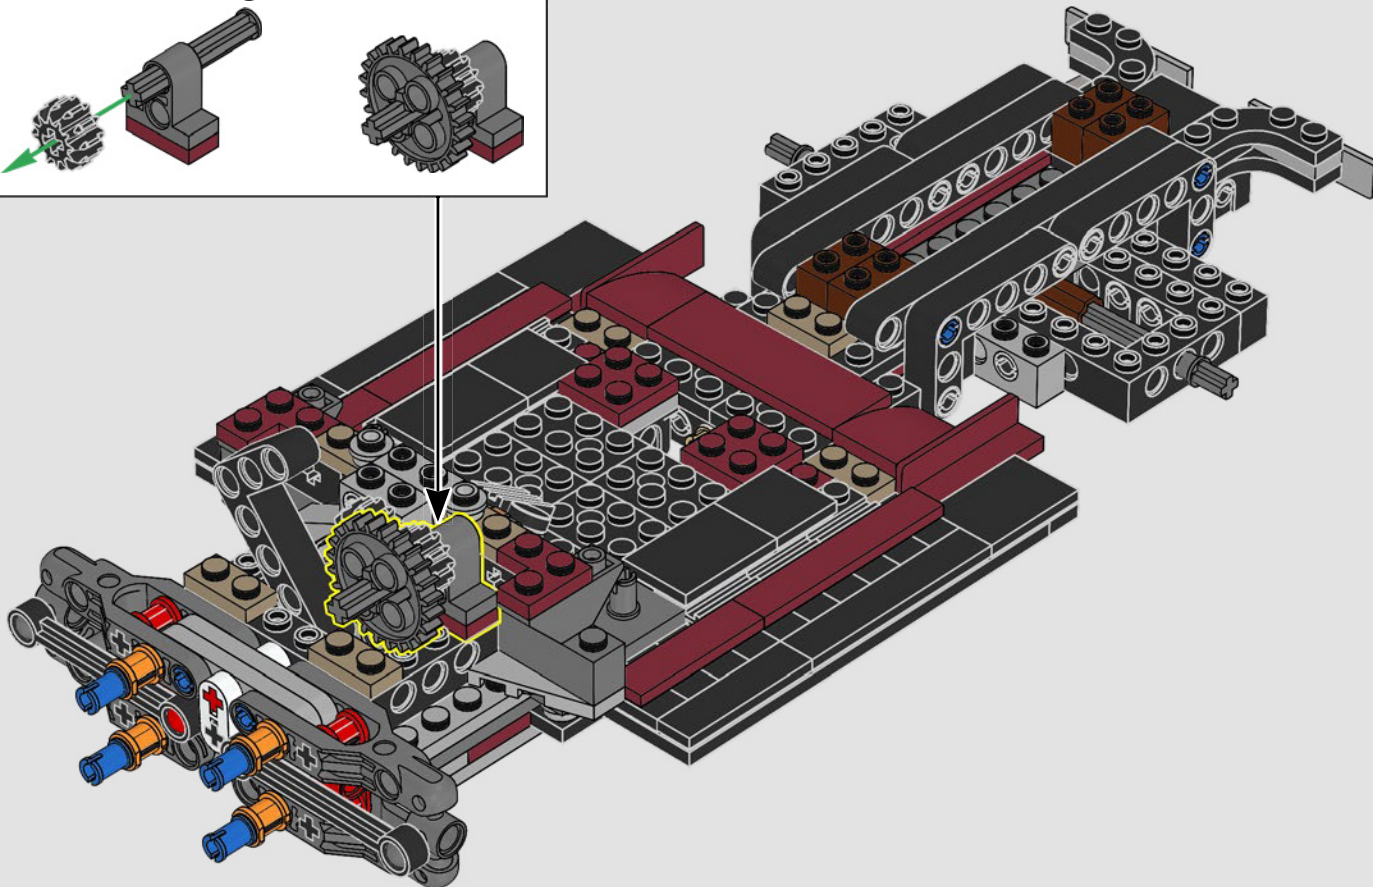

Pierre Normandin
LEGO® Designer

From the Design Team

The LEGO® design team spent hours studying the iconic pickup trucks of the period and just as long again trying to capture the iconic form and features of this type of vehicle. *"The rounded shape was a particular challenge to recreate with LEGO elements, while the model also had to include a stepside bed, tailgate and removeable wooden side rails to make it as authentic as possible."*

47

1x ⑥ 2x 1x

48

⑥ 1:1

50

51

52

53